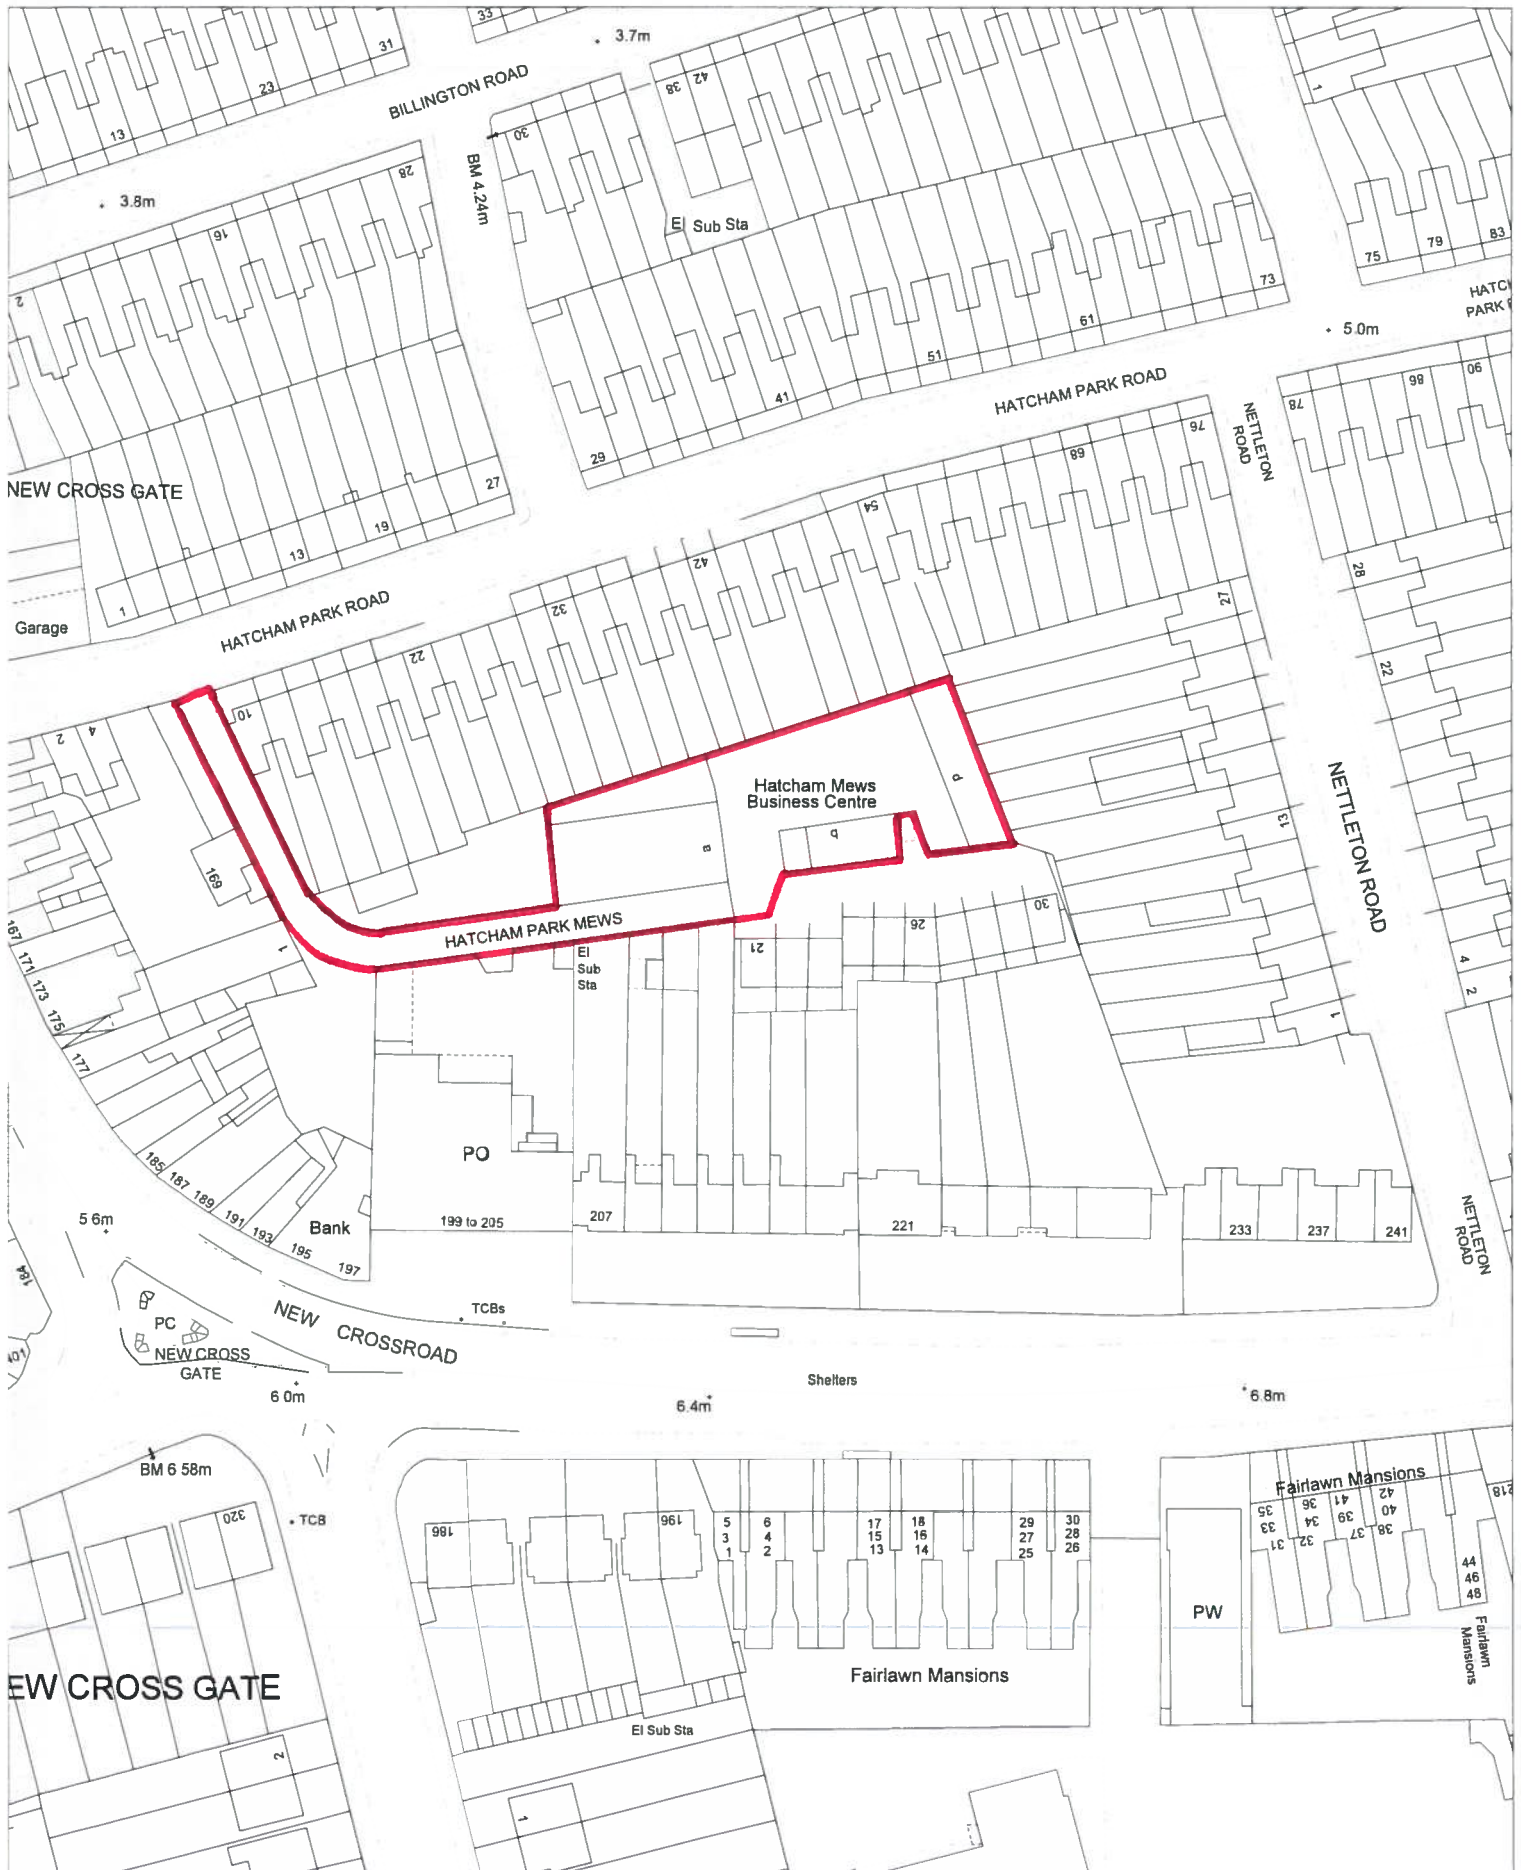

# HATCHAM MEWS BUSINESS CENTRE, SE14

Scale:1250

Base on the  
Ordnance Survey map  
Licence no:100017710  
London, SE6 4RU

Date: 15/09/15